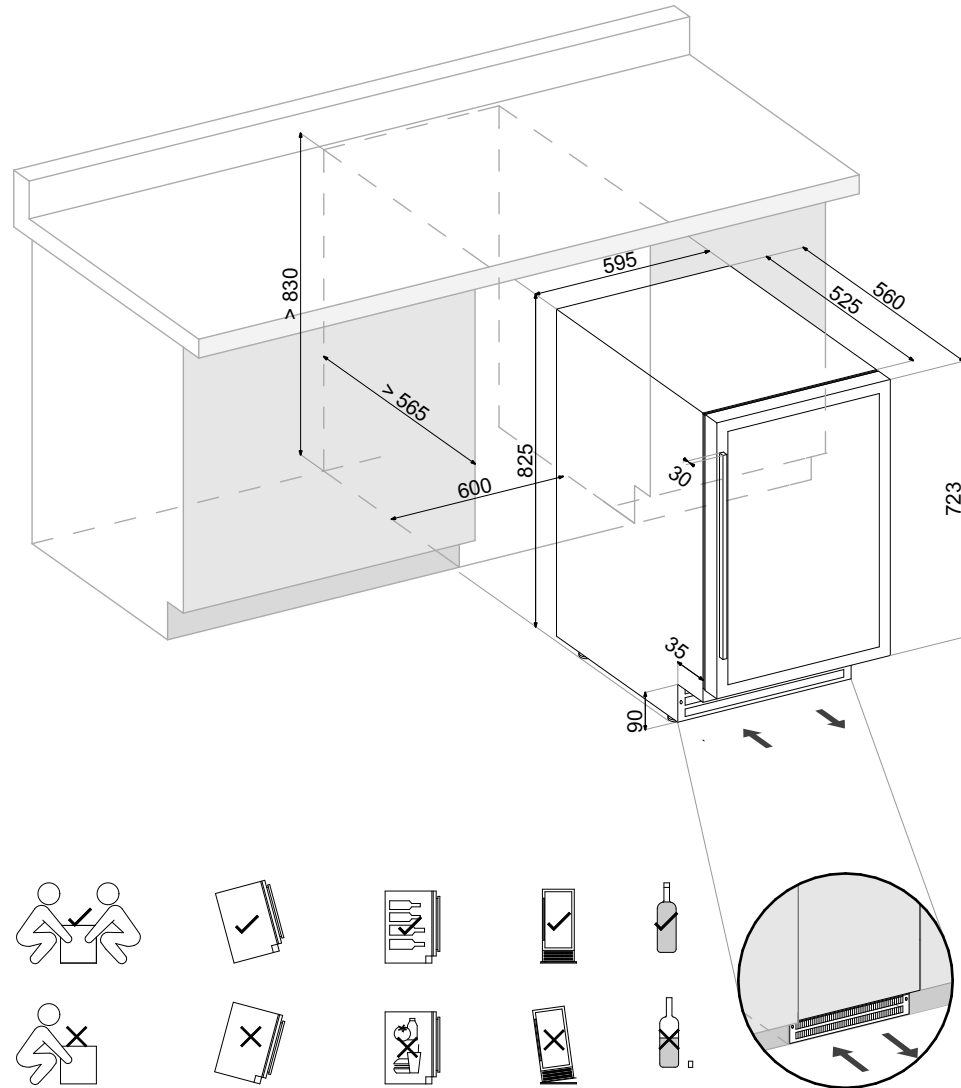

DUNAVOX

Wine Cooler

- DAU-52.146 B
- DAU-52.146 SS
- DAU-46.146 DB
- DAU-46.146 DSS

DUNAVOX

Wine Cooler

- DAU-52.146 B
- DAU-52.146 SS
- DAU-46.146 DB
- DAU-46.146 DSS